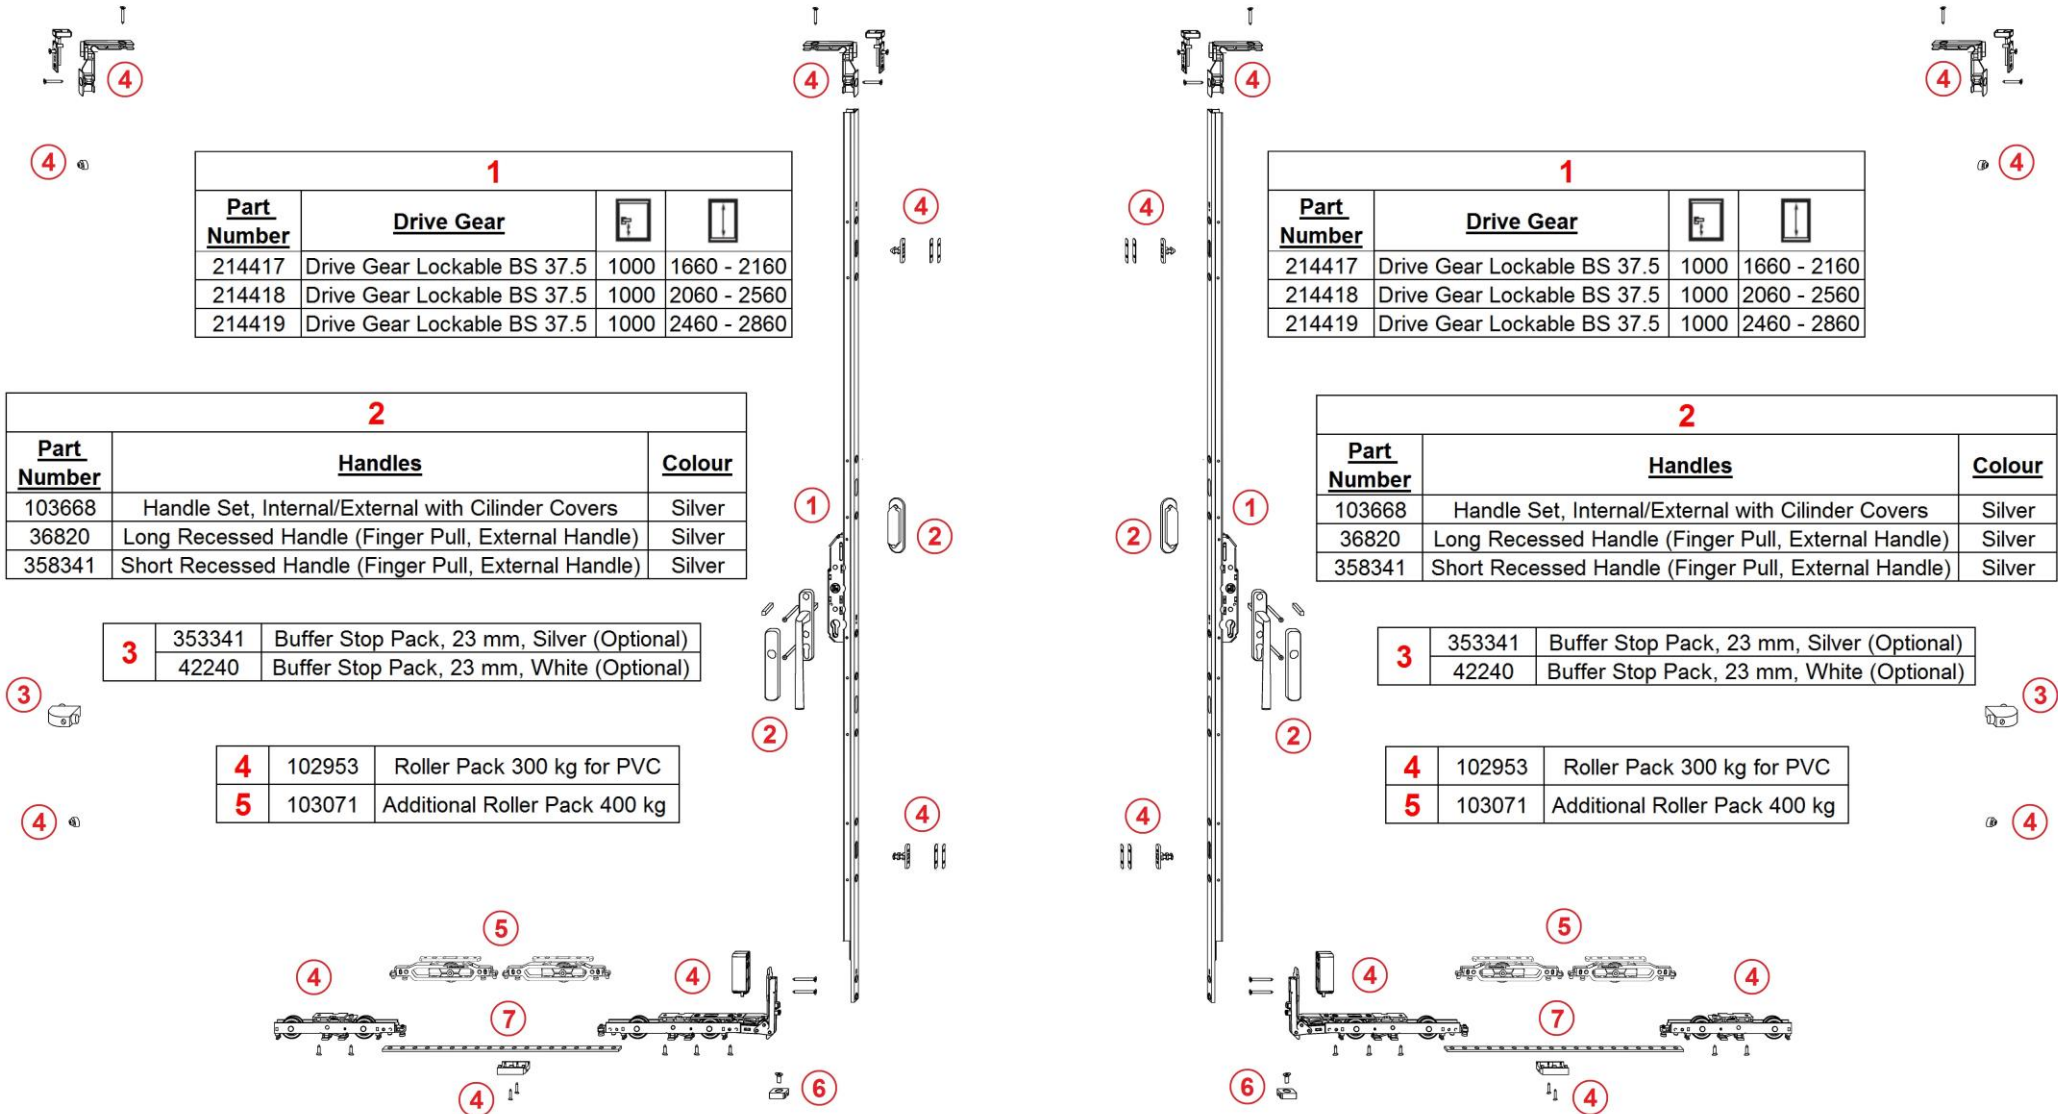

Lift and Slide Fittings

Double Opening

for PVC Aluplast/Profine

1				
Part Number	Drive Gear			
214417	Drive Gear Lockable BS 37.5	1000	1660 - 2160	
214418	Drive Gear Lockable BS 37.5	1000	2060 - 2560	
214419	Drive Gear Lockable BS 37.5	1000	2460 - 2860	

1				
Part Number	Drive Gear			
214417	Drive Gear Lockable BS 37.5	1000	1660 - 2160	
214418	Drive Gear Lockable BS 37.5	1000	2060 - 2560	
214419	Drive Gear Lockable BS 37.5	1000	2460 - 2860	

2		
Part Number	Handles	Colour
103668	Handle Set, Internal/External with Cilinder Covers	Silver
36820	Long Recessed Handle (Finger Pull, External Handle)	Silver
358341	Short Recessed Handle (Finger Pull, External Handle)	Silver

2		
Part Number	Handles	Colour
103668	Handle Set, Internal/External with Cilinder Covers	Silver
36820	Long Recessed Handle (Finger Pull, External Handle)	Silver
358341	Short Recessed Handle (Finger Pull, External Handle)	Silver

7		
Part Number	Connecting Rods	
361173	Fully Punched Connecting Rod HS 16.4x4, Silver	720 - 3385
359642	Punched Connecting Rod HS 16.4x4, Silver	2235 - 2810
359643	Punched Connecting Rod HS 16.4x4, Silver	2740 - 3385